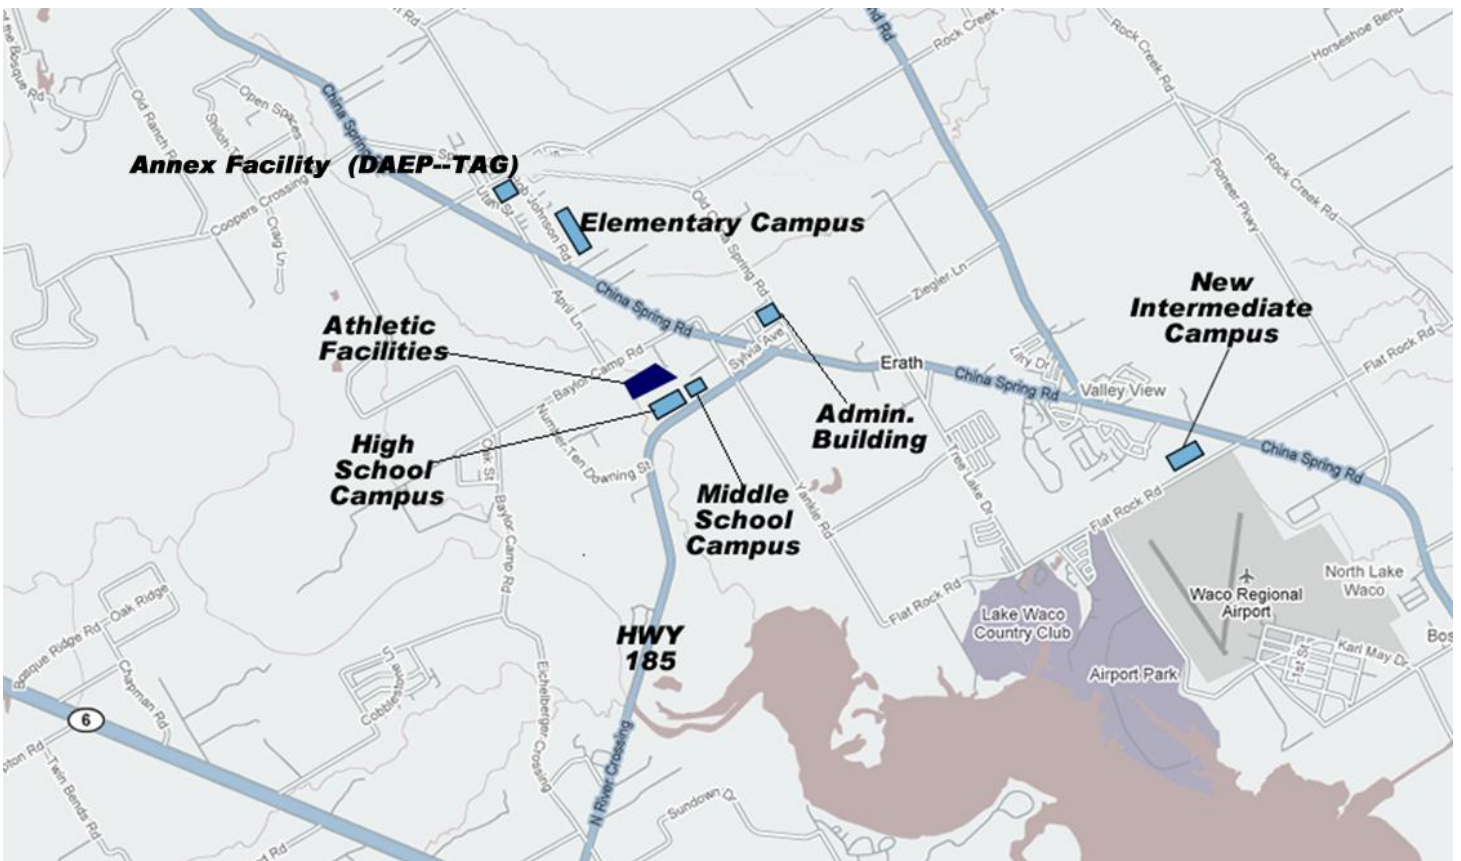

China Spring Area School Location Map

This map is designed to locate the various campuses for CSISD and does not represent the school district attendance boundaries.

School Addresses

Administration Building:

China Spring ISD
PO Box 250
China Spring, Tx. 76633

High School:

China Spring High School
7301 North River Crossing
China Spring, Tx. 76633

Middle School:

China Spring Middle School
7201 North River Crossing
China Spring, Tx. 76633

Annex Facility(DAEP—TAG):

China Spring Intermediate School
412 East Cougar Lane
China Spring, Tx. 76633

New Intermediate School:

China Spring Intermediate School
4001 Flat Rock Road
Waco, Tx. 76708

Elementary School:

China Spring Intermediate School
200 Bob Johnson
China Spring, Tx. 76633